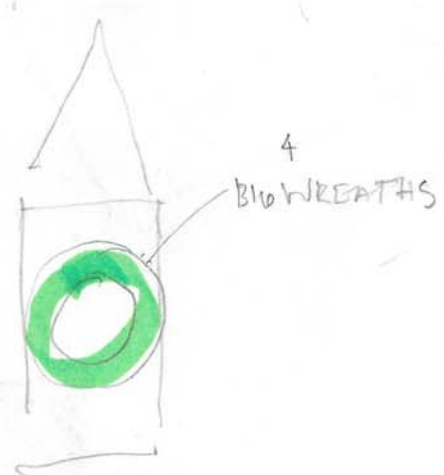

1/2 OF MCGILL PLACE ENTRY - OTHER SIDE IDENTICAL

Gate House "Big Wreath"
(other Big Wreath at clubhouse?)

- VISUAL ANCHORS
- 4 BIG WREATHS
 - 8 SMALL WREATHS
 - 4 FANCY WREATHS (PURCHASED @ COSTCO 2017)

"Big Wreath" Placement

"Fancy Wreath" Placement

Color Coded Wreath Placement showing 1/2 of entry area - opposite side same # of wreaths