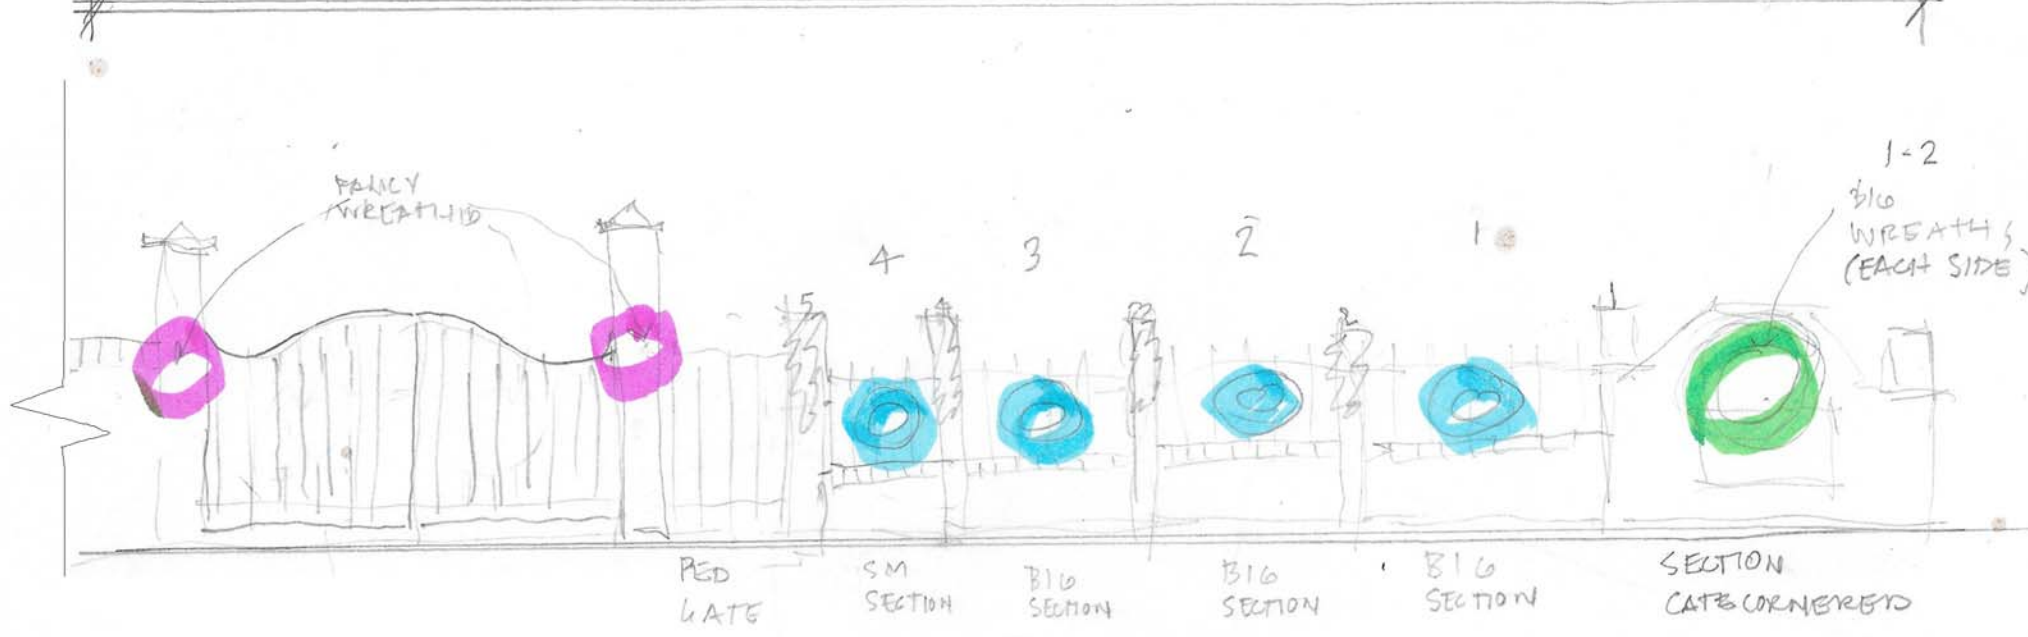

1/2 OF MCGILL PLACE ENTRY - OTHER SIDE IDENTICAL

Gate House "Big Wreath"
(other Big Wreath at clubhouse?)

- VISUAL ANCHORS
- 4 BIG WREATHS
 - 8 SMALL WREATHS
 - 4 FANCY WREATHS (PURCHASED @ COSTCO 2017)

"Big Wreath" Placement

"Fancy Wreath" Placement

Color Coded Wreath Placement showing 1/2 of entry area - opposite side same # of wreaths